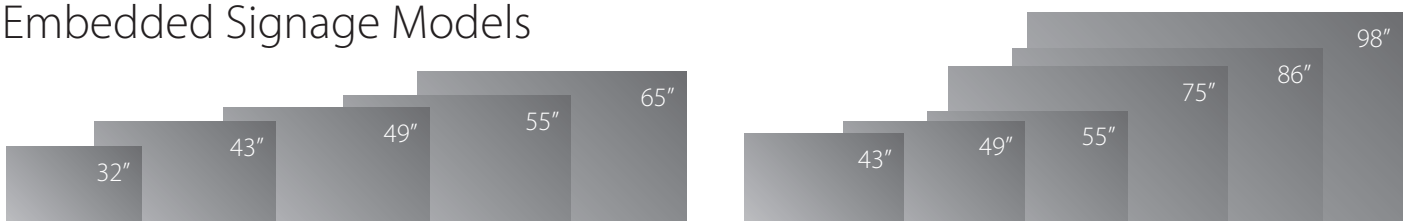

### 16/7 Model – TD-E3E Series

- 16/7 usage
- Full HD (65" = UHD)
- Landscape/Portrait Orientation
- Brightness: 400Nit