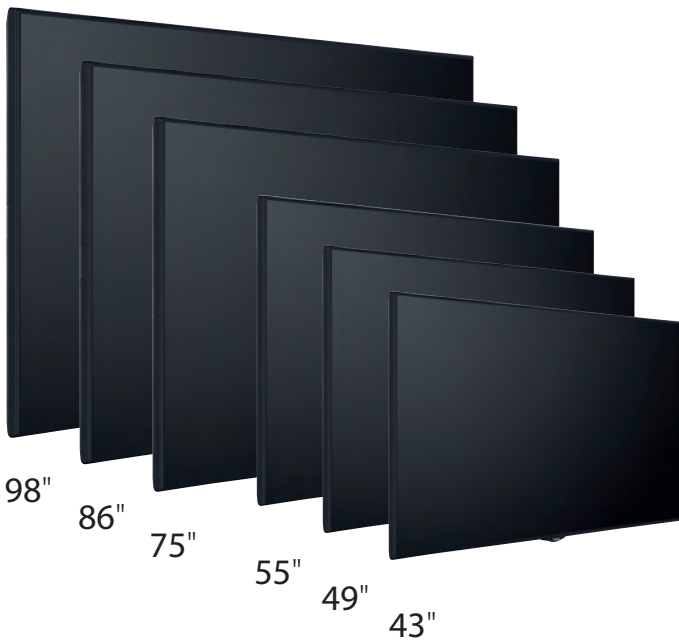

TD-P3(E) series

Robust, engaging signage that works day and night to promote your organisation

Toshiba's TD-P3(E) series offers clear, professional 24/7 playback of your content, without the need for an external media player. Thanks to our secure embedded USB, your audio/visual/images will convey your messages around the clock - with auto playback, multi-codect support and, for your peace of mind, failover playback in the absence of an input signal. Designed with the end user in mind, TD-P3(E) series is impressively customisable, with tiling and connectivity options for multiscreen displays.

Features

- 24/7 usage
- Full HD (43" 49" 55")
- 4K Ultra HD (75" 86" 98")
- Landscape/portrait orientation
- OPS slot
- Embedded USB player & scheduler
- Embedded signage with built-in memory option (TD-P3E model)
- Optional touchscreen available (43" 49" 55")

(TD-P3E)