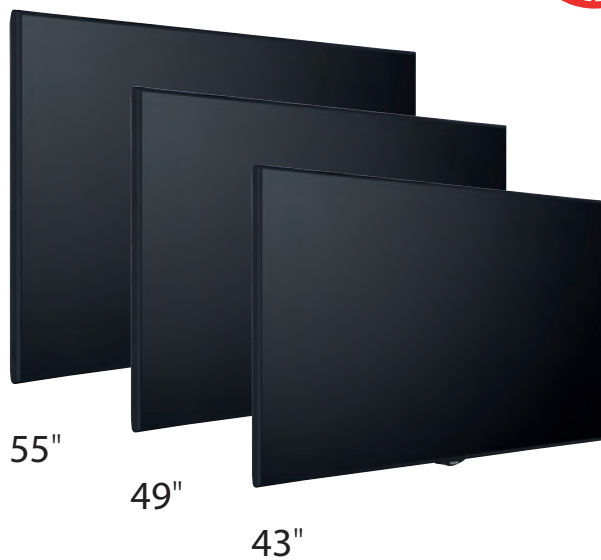

TD-Q3(E) series

Toshiba's TD-Q3(E) series offers stunningly clear 24/7 playback of your content in high brightness, without requiring an external media player. The 700-nit screen ensures clean definition even against strong natural light, making your content extra vivid. A secure embedded USB plays your audio/visual/images around the clock - with auto playback, multi-codec support and failover playback in the absence of an input signal. Always user-friendly, our bright, bold TD-Q3(E) series is impressively customisable, with tiling and connectivity options for multi-screen displays.

Features

- 24/7 usage
- Full HD
- High brightness - 700 Nit
- Landscape/portrait orientation
- OPS slot
- Embedded USB player & scheduler
- Embedded signage with built-in memory option (TD-Q3E)
- Optional touchscreen available

(TD-Q3E)